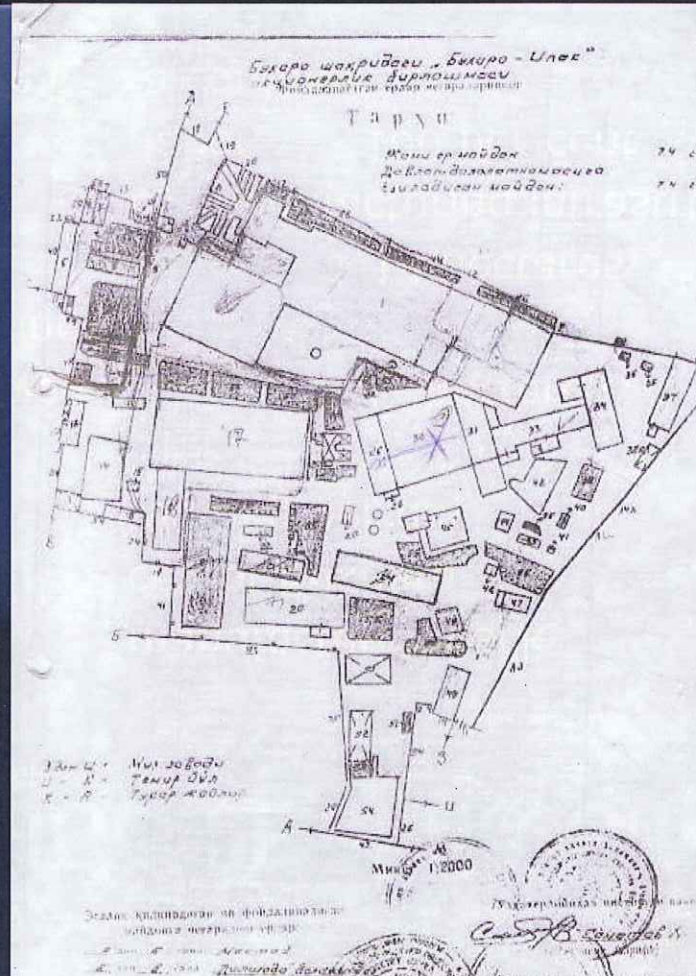

## JSC “Bukhoro ipagi”

[99]

- Specialization                      manufacture of silk
- Location                                city of Bukhara
- Capacity                                600 kg per day
- The area
  - Total area occupied -                      2,27 hectares
- The area of buildings and structures -                      1,14 hectares
- Facilities                                By manufacturing infrastructure - 100 per cent  
labor                      - 100 per cent
- Conditions of sale -                      a complex

# JSC "Bukhoro ipagi"

[100]

# JSC "Bukhoro ipagi"

[101]